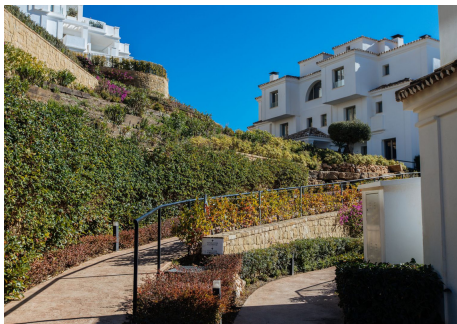

WWW.VIVI-REALESTATE.COM
WWW.VIVI-HOMES.COM