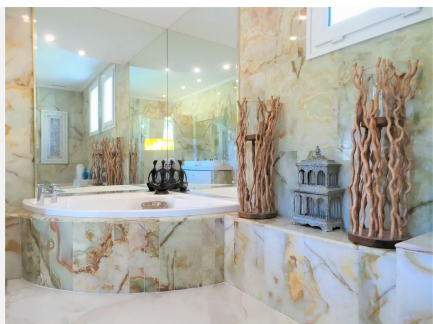

WWW.VIVI-REALESTATE.COM
WWW.VIVI-HOMES.COM