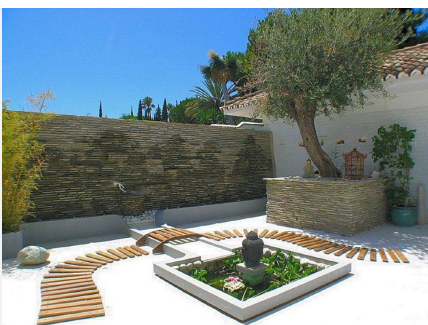

WWW.VIVI-REALESTATE.COM
WWW.VIVI-HOMES.COM