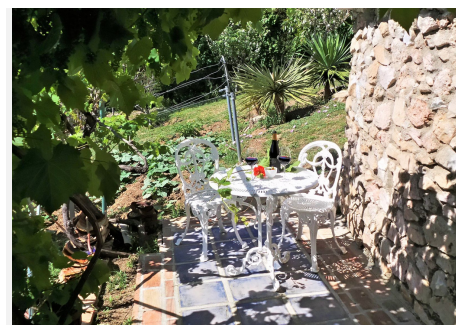

WWW.VIVI-REALESTATE.COM
WWW.VIVI-HOMES.COM