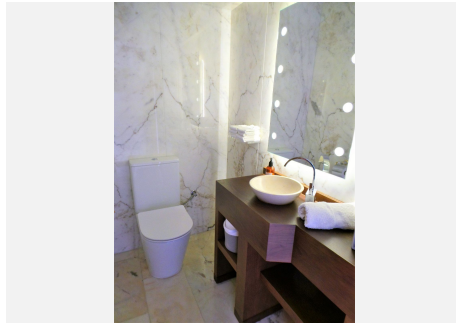

WWW.VIVI-REALESTATE.COM
WWW.VIVI-HOMES.COM