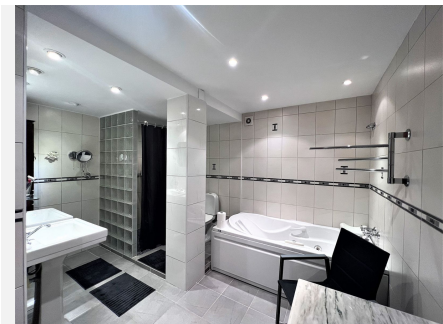

WWW.VIVI-REALESTATE.COM
WWW.VIVI-HOMES.COM