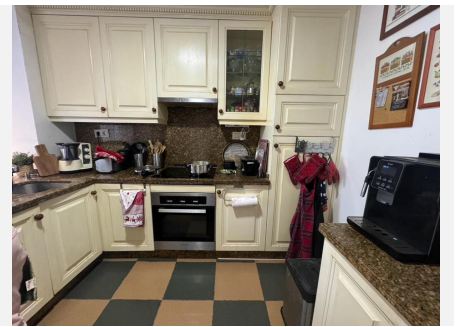

something really extra, with an integrated barbecue and lounge area. Here you can enjoy moments of relaxation and wonderful outdoor dinners. Sliding doors create a smooth transition between inside and outside, creating an atmosphere of freedom and openness.

On the lower floor you have access to a terrace with a garden area. This terrace can be accessed from both ground floor bedrooms and offers a quiet place to enjoy the green surroundings and mild climate.

This townhouse is truly a gem and has everything you need for a comfortable and harmonious lifestyle. If you are looking for a home where you can enjoy and have access to the golf course and nearby amenities, this is the place for you.

Contact us today to book a viewing and experience for yourself everything this fantastic home has to offer. Available now exclusive for long term rent or sale.