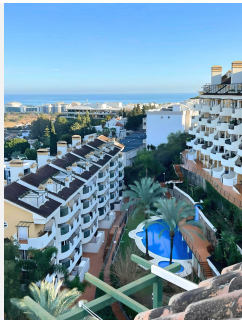

WWW.VIVI-REALESTATE.COM
WWW.VIVI-HOMES.COM