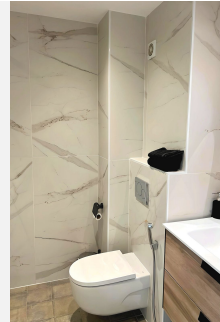

WWW.VIVI-REALESTATE.COM
WWW.VIVI-HOMES.COM