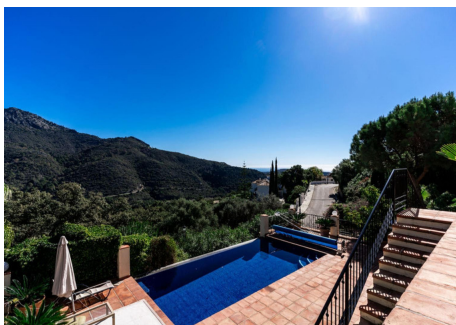

dressing room.

On the ground floor there is a magnificent view of the mountains, the pool and the garden. Large living area, integrated kitchen, games area, bedroom, dining room, sauna, 2 bathrooms and storage room. The condition of the mansion is excellent. Completely renovated.

Features: swimming pool, covered terrace, built-in wardrobes, climate control, air conditioning, fireplace, underfloor heating, sauna, games room, storage room, barbecue area, cellar, parking space, WiFi.

Private garden, incredibly beautiful and green.

Secure and gated complex with 24 hour security.

Community expenses: €158 month

Water: €145 month

Endesa: €260/month

IBI tax: €848 per year.

Basic characteristics:

Mansion

3 floors

Barbecue area with kitchen in the garden.

590 m² total area, plot of 2000 m²

5 bedrooms

6 bathrooms

Terrace

Parking space included in the price

Second-hand home in excellent condition

Orientation: east