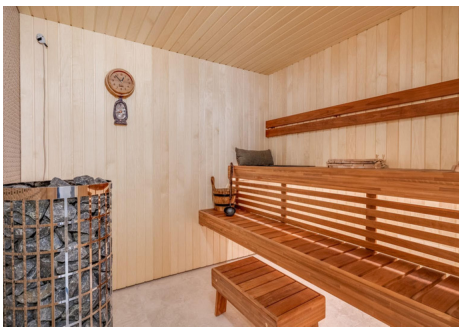

dressing room.

On the ground floor there is a magnificent view of the mountains, the pool and the garden. Large living area, integrated kitchen, games area, bedroom, dining room, sauna, 2 bathrooms and storage room. The condition of the mansion is excellent. Completely renovated.

Features: swimming pool, covered terrace, built-in wardrobes, climate control, air conditioning, fireplace, underfloor heating, sauna, games room, storage room, barbecue area, cellar, parking space, WiFi.

Private garden, incredibly beautiful and green.

Secure and gated complex with 24 hour security.

Community expenses: €158 month

Water: €145 month

Endesa: €260/month

IBI tax: €848 per year.

Basic characteristics:

Mansion

3 floors

Barbecue area with kitchen in the garden.

590 m² total area, plot of 2000 m²

5 bedrooms

6 bathrooms

Terrace

Parking space included in the price

Second-hand home in excellent condition

Orientation: east