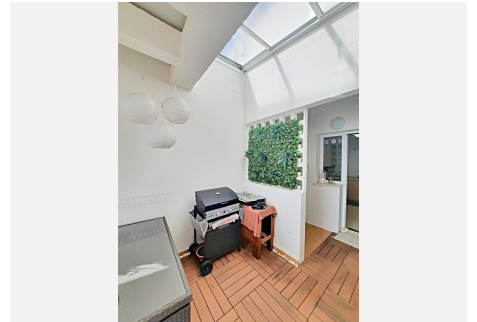

Solarium:** 100 meters

Amenities:

- Beautifully landscaped gardens
- Swimming pool
- Paddle tennis court
- Children's playground

Extras:

- Garage space included
- Storage room included

This penthouse provides an unparalleled living experience with all rooms boasting stunning sea views. The extensive outdoor spaces, including the terrace and solarium, are perfect for relaxation and entertaining. The community amenities ensure a vibrant and active lifestyle for all residents.