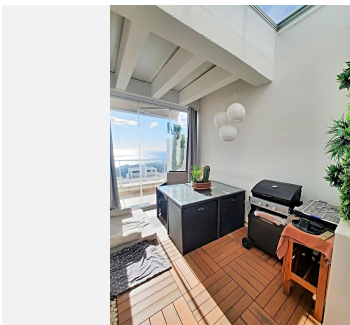

Solarium:** 100 meters

Amenities:

- Beautifully landscaped gardens
- Swimming pool
- Paddle tennis court
- Children's playground

Extras:

- Garage space included
- Storage room included

This penthouse provides an unparalleled living experience with all rooms boasting stunning sea views. The extensive outdoor spaces, including the terrace and solarium, are perfect for relaxation and entertaining. The community amenities ensure a vibrant and active lifestyle for all residents.