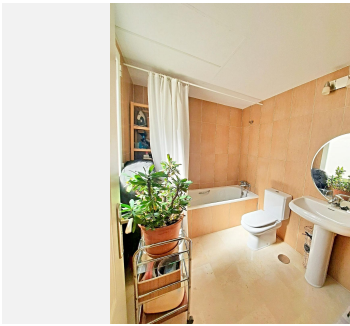

Solarium:** 100 meters

Amenities:

- Beautifully landscaped gardens
- Swimming pool
- Paddle tennis court
- Children's playground

Extras:

- Garage space included
- Storage room included

This penthouse provides an unparalleled living experience with all rooms boasting stunning sea views. The extensive outdoor spaces, including the terrace and solarium, are perfect for relaxation and entertaining. The community amenities ensure a vibrant and active lifestyle for all residents.