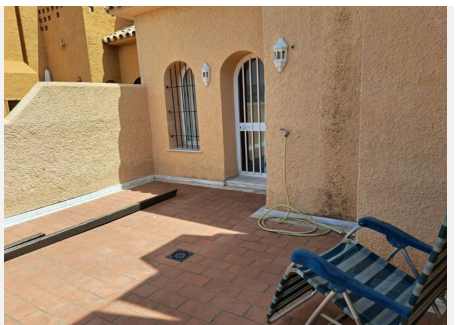

WWW.VIVI-REALESTATE.COM
WWW.VIVI-HOMES.COM