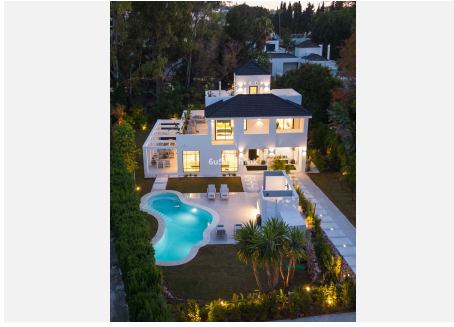

WWW.VIVI-REALESTATE.COM
WWW.VIVI-HOMES.COM