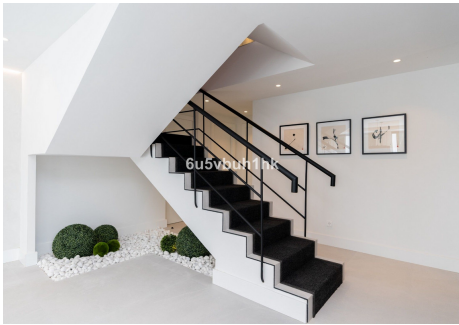

WWW.VIVI-REALESTATE.COM
WWW.VIVI-HOMES.COM